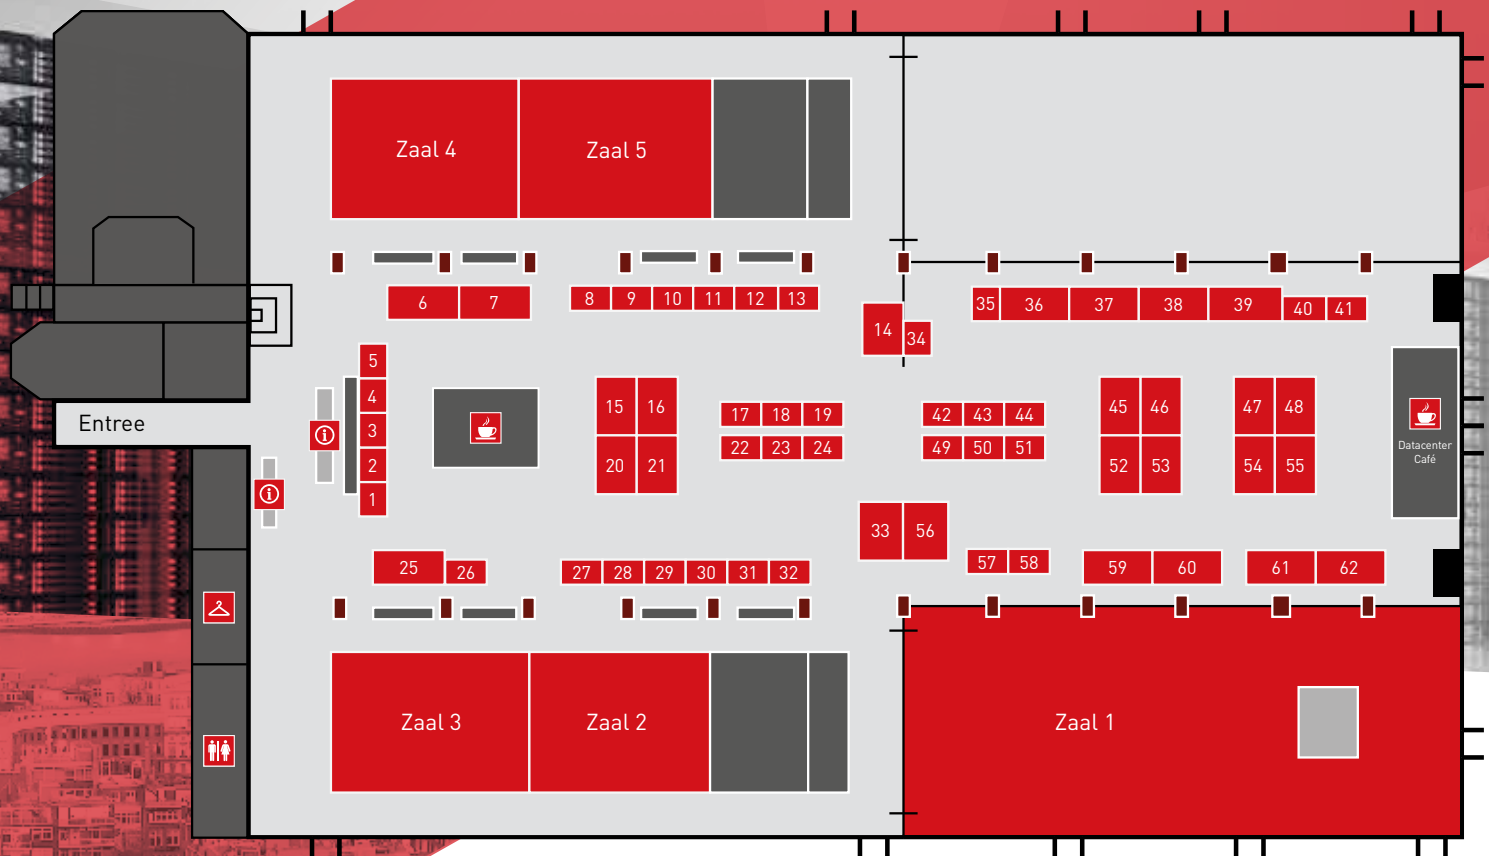

IT ROOM INFRA

Bedrijfsnamen

1	ATAL	21	ABB b.v.	43	SPIE
2	Conteg	22	Koning en Hartman	44	APAC
3	Heras	23	Beveco	45	ATEN Infotech
4	Hi-Safe	24	Schleifenbauer	46	Perf-it
5	Great Lakes Hungary	25	Elinex Power Solutions	47	C.N. Rood
6	Busbar Systems	26	Pathema	48	Schaefer IT Systems
7	Commscope	27	Cable Concepts Center	49	KSB Nederland
8	Mulder-Hardenberg	28	GNB Industrial Power	50	Strukton Worksphere
9	Interconnect	29	Air@work	51	Forehand - Siemon
10	Intronics BV	30	Alteco	52	OEC Power Solutions
11	Socomec	31	fortop	53	Siemens Nederland
12	Rosenberger OSI	32	Rovitech Projects ICT	54	Compose Network Connections
13	Eurotronic	33	Reichle & De-Massari	55	Western Airconditioning
14	Simac Electronics	34	Draka	56	Emerson Network Power
15	Molex Premise Networks	35	Raritan	57	STbenelux
16	STULZ Groep B.V.	36	Minkels	58	Nexans Cabling Solutions
17	Robotbeveiliging	37	AEG Power Solutions	59	Rittal
18	Datwyler Cables	38	Wagner Nederland	60	Corning
19	Catec	39	Eaton	61	Remtech
20	Ratio Electric	40	ICTroom	62	General Electric
		41	Pon Power		
		42	GeoComfort		