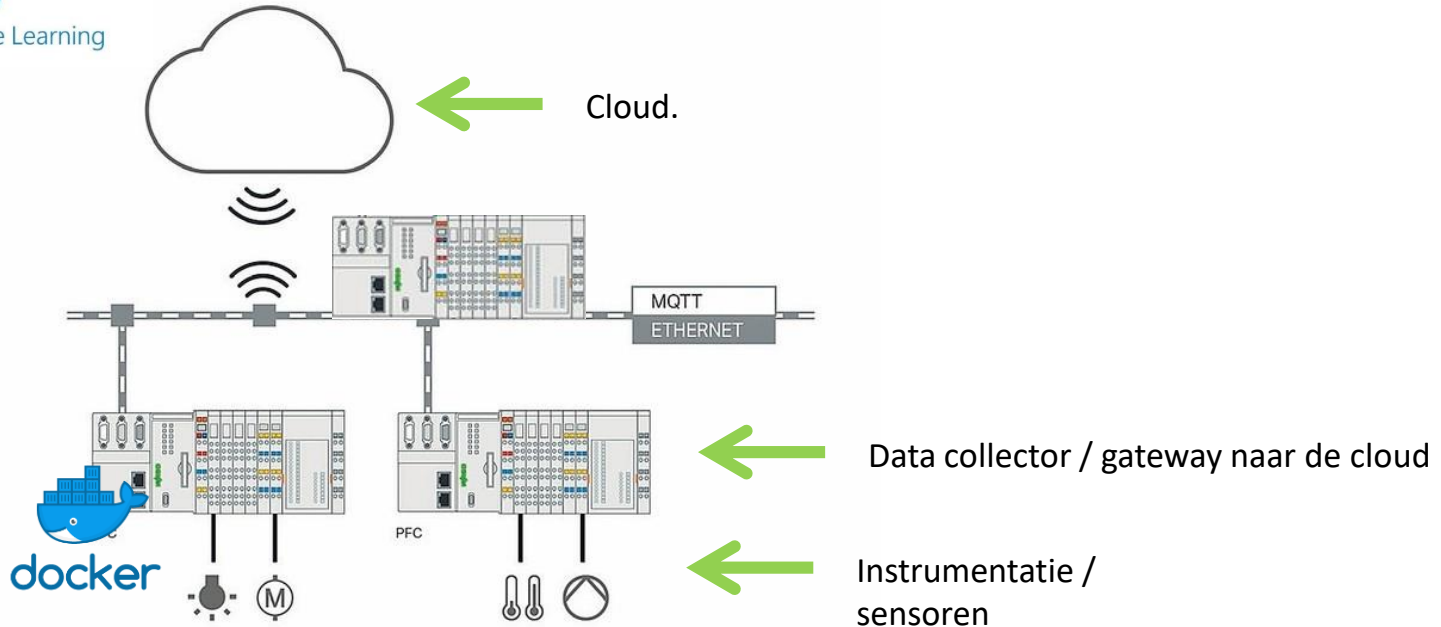

Wat is een edge device