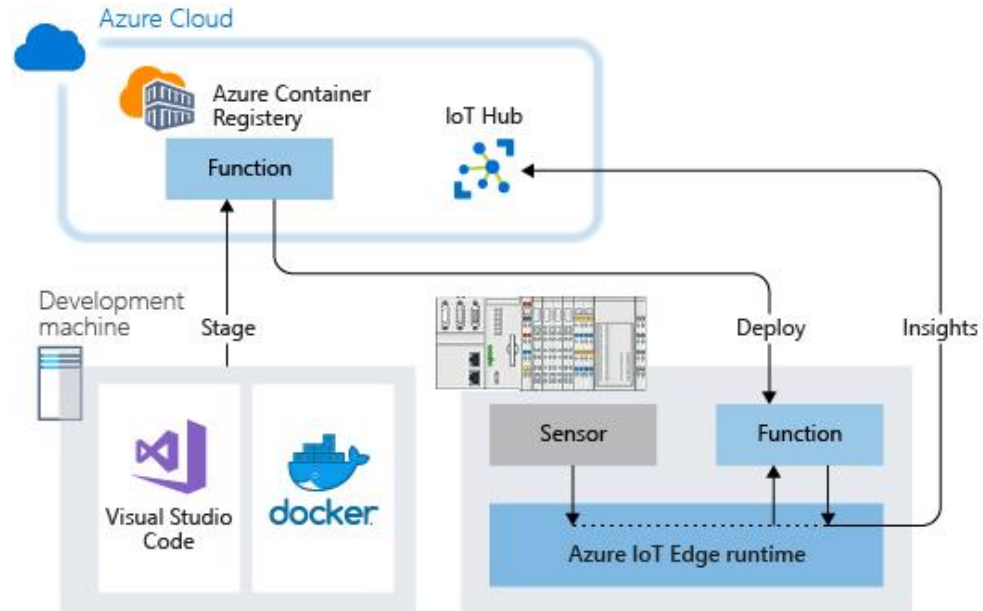

Hoe functioneert een edge device