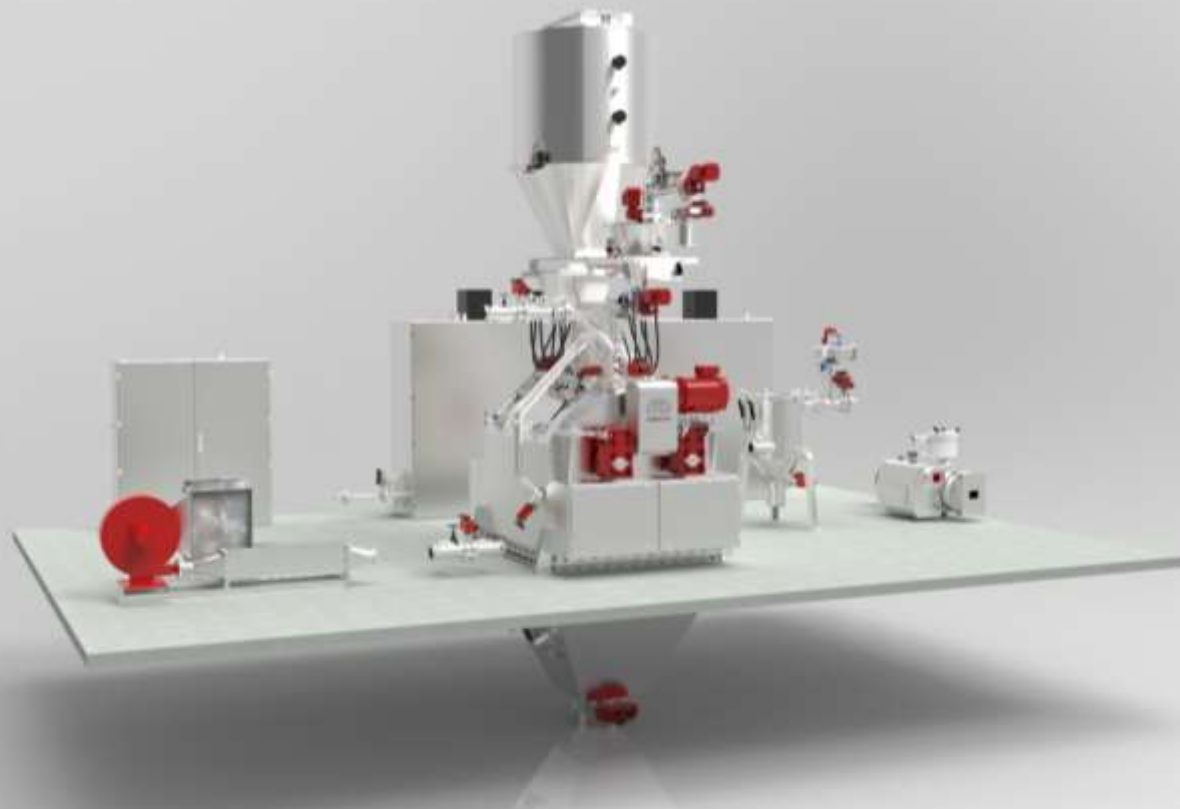

FEED

VALUE INNOVATORS BY NATURE

DINNISSEN 
PROCESS TECHNOLOGY

**Machine
bouw**

6 december 2018
1931 Congrescentrum
Den Bosch

PETFOOD

VALUE INNOVATORS BY NATURE

DINNISSEN 
PROCESS TECHNOLOGY

**Machine
bouw**

6 december 2018
1931 Congrescentrum
Den Bosch

FOOD

VALUE INNOVATORS BY NATURE

DINNISSEN 
PROCESS TECHNOLOGY

**Machine
bouw**

6 december 2018
1931 Congrescentrum
Den Bosch

FOOD