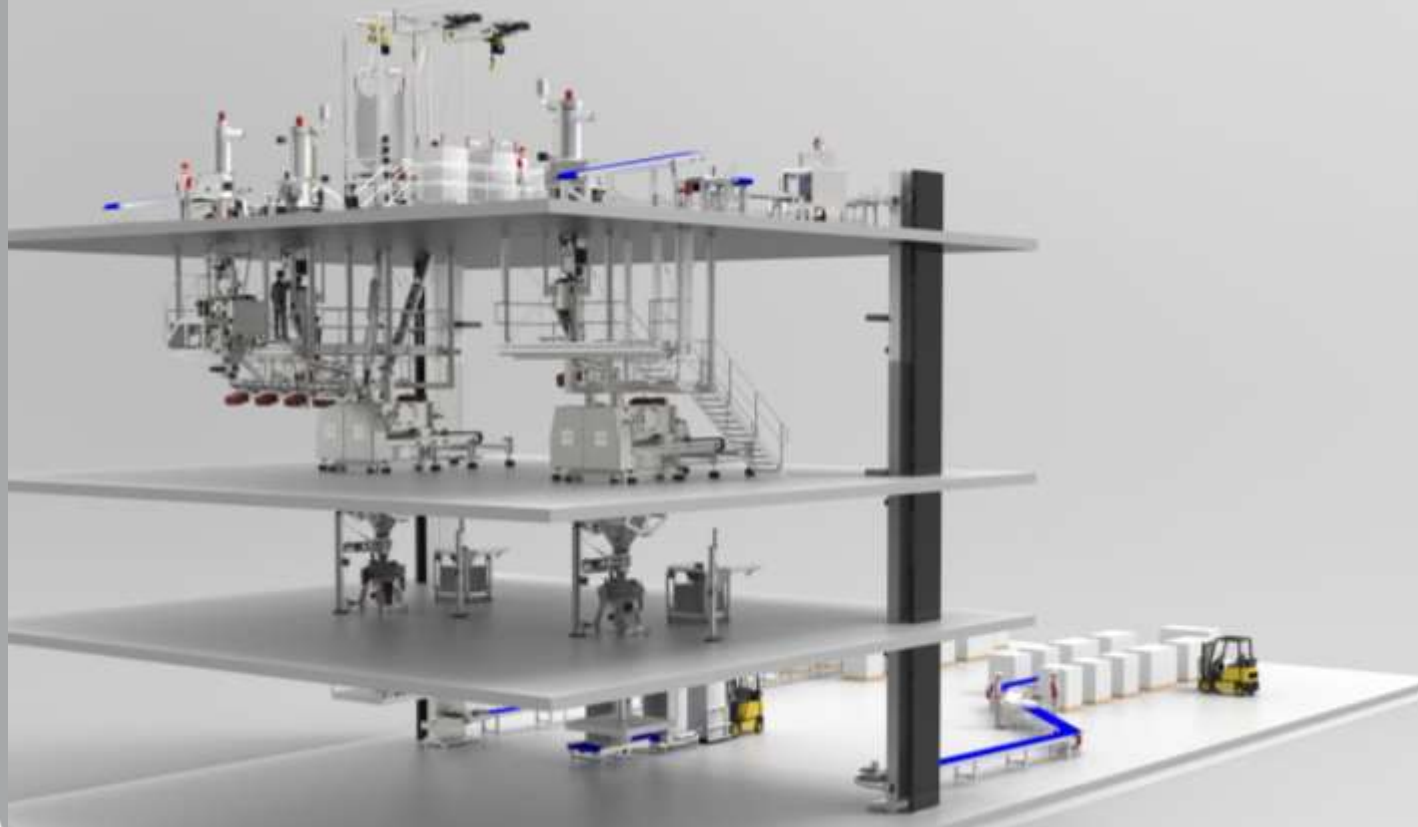

FEED

VALUE INNOVATORS BY NATURE

DINNISSEN 
PROCESS TECHNOLOGY

**Machine
bouw**

6 december 2018
1931 Congrescentrum
Den Bosch

PETFOOD

VALUE INNOVATORS BY NATURE

DINNISSEN 
PROCESS TECHNOLOGY

**Machine
bouw**

6 december 2018
1931 Congrescentrum
Den Bosch

FOOD

VALUE INNOVATORS BY NATURE

DINNISSEN 
PROCESS TECHNOLOGY

**Machine
bouw**

6 december 2018
1931 Congrescentrum
Den Bosch

FOOD