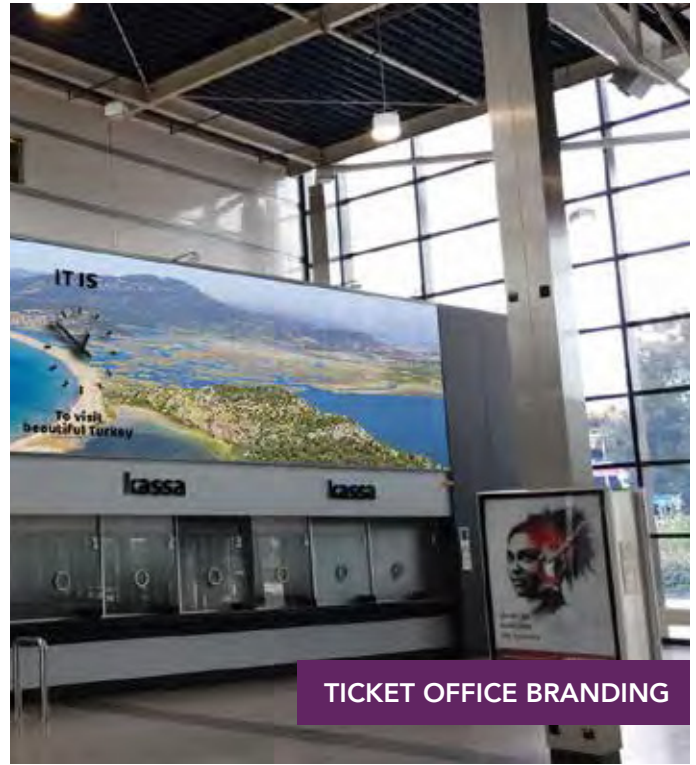

SPECIALS – GRAPHICS