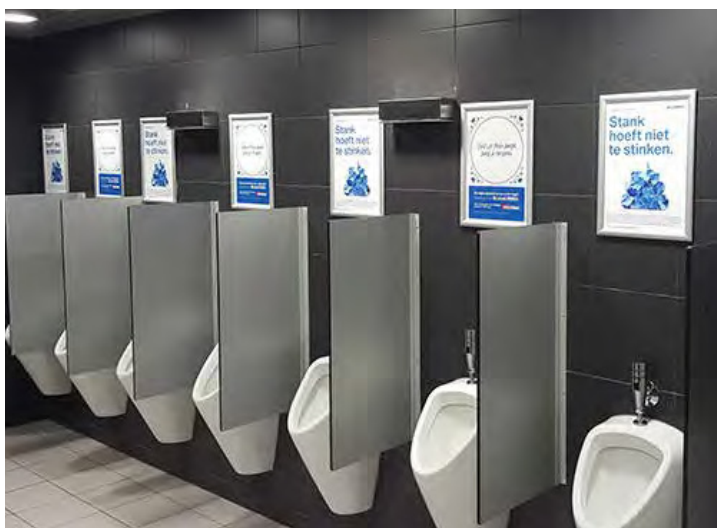

RESTROOM ADVERTISING

Location : Various locations
Size : A3 (29,7 x 42cm)
Number : 50

Would you like to leave a lasting impression? Brand the restroom with your creative campaign.