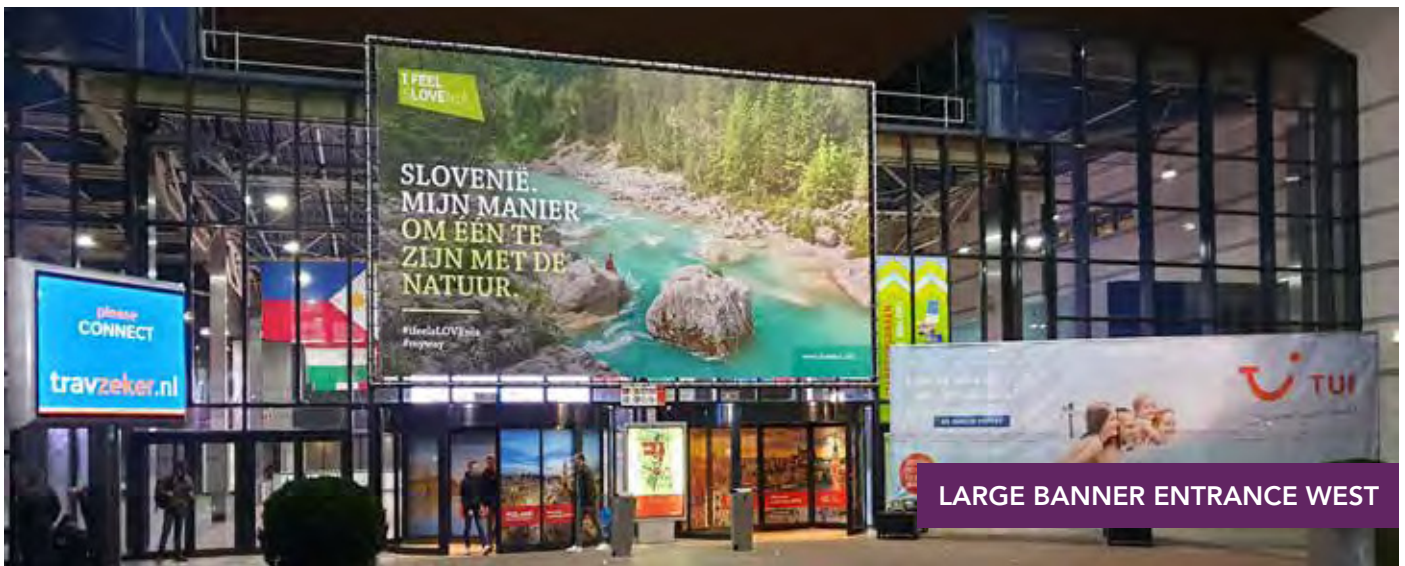

SPECIALS - OUTDOOR ITEMS