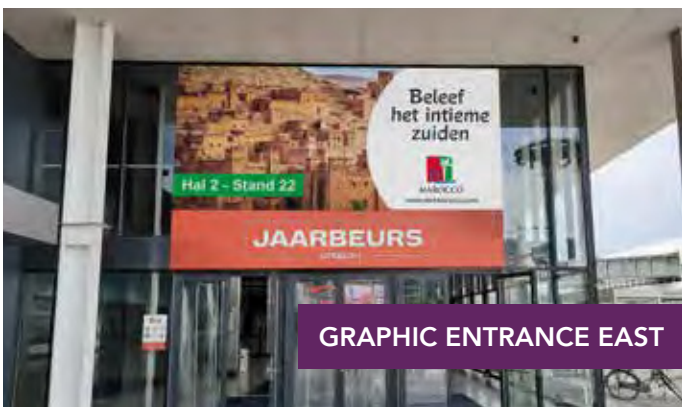

SPECIALS – GRAPHICS