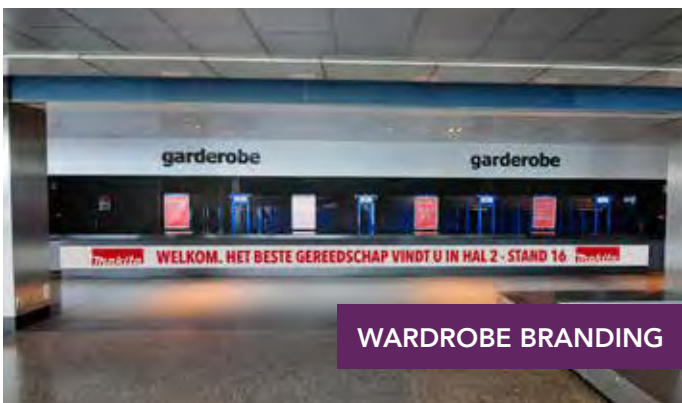

SPECIALS – GRAPHICS