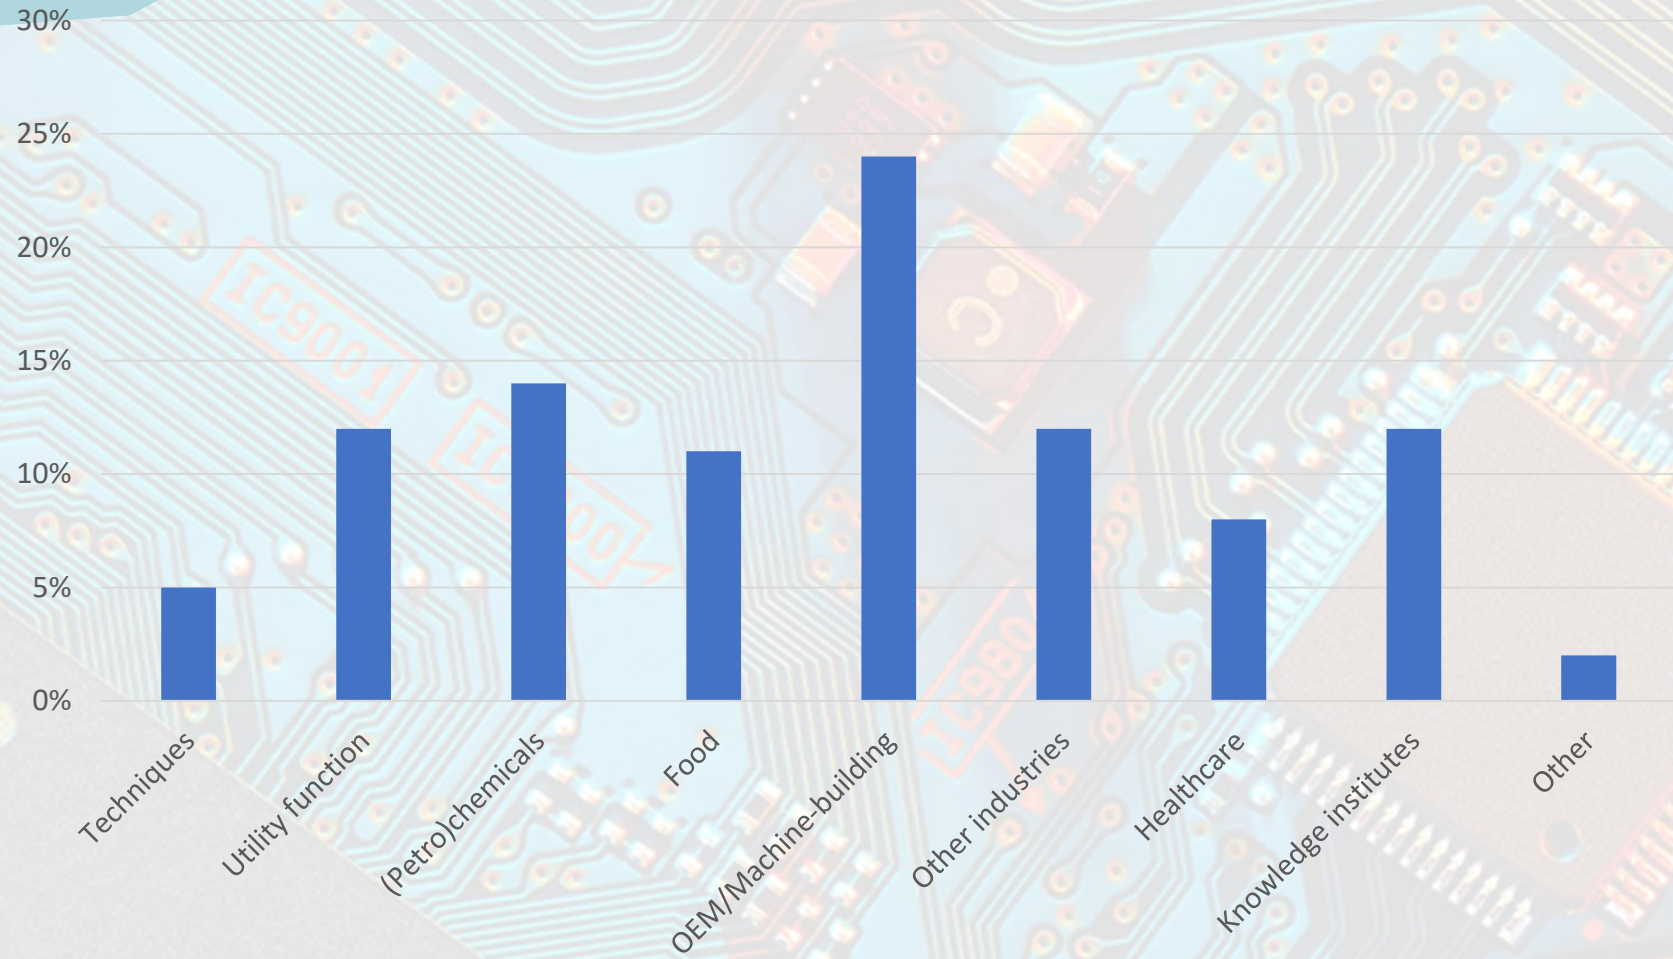

WoTS (basic figures)	2022	2018	2016	2014
Registrations	19.250	28.463	24.560	26.702
Visitors	15.703	22.147	21.414	21.634
Exhibitors	434	560	428	469
Square meters	14.780	19.086	16.150	17.176
Visitor / square meter	1,1	1,2	1,3 (overflow)	1,3 (overflow)
Visitor / Exhibitor	36	40	50 (overflow)	46 (overflow)
Square meters / Exhibitor	34	34	38	37

Target groups

Estimation of market segments for WoTS based on the reactions of exhibitors