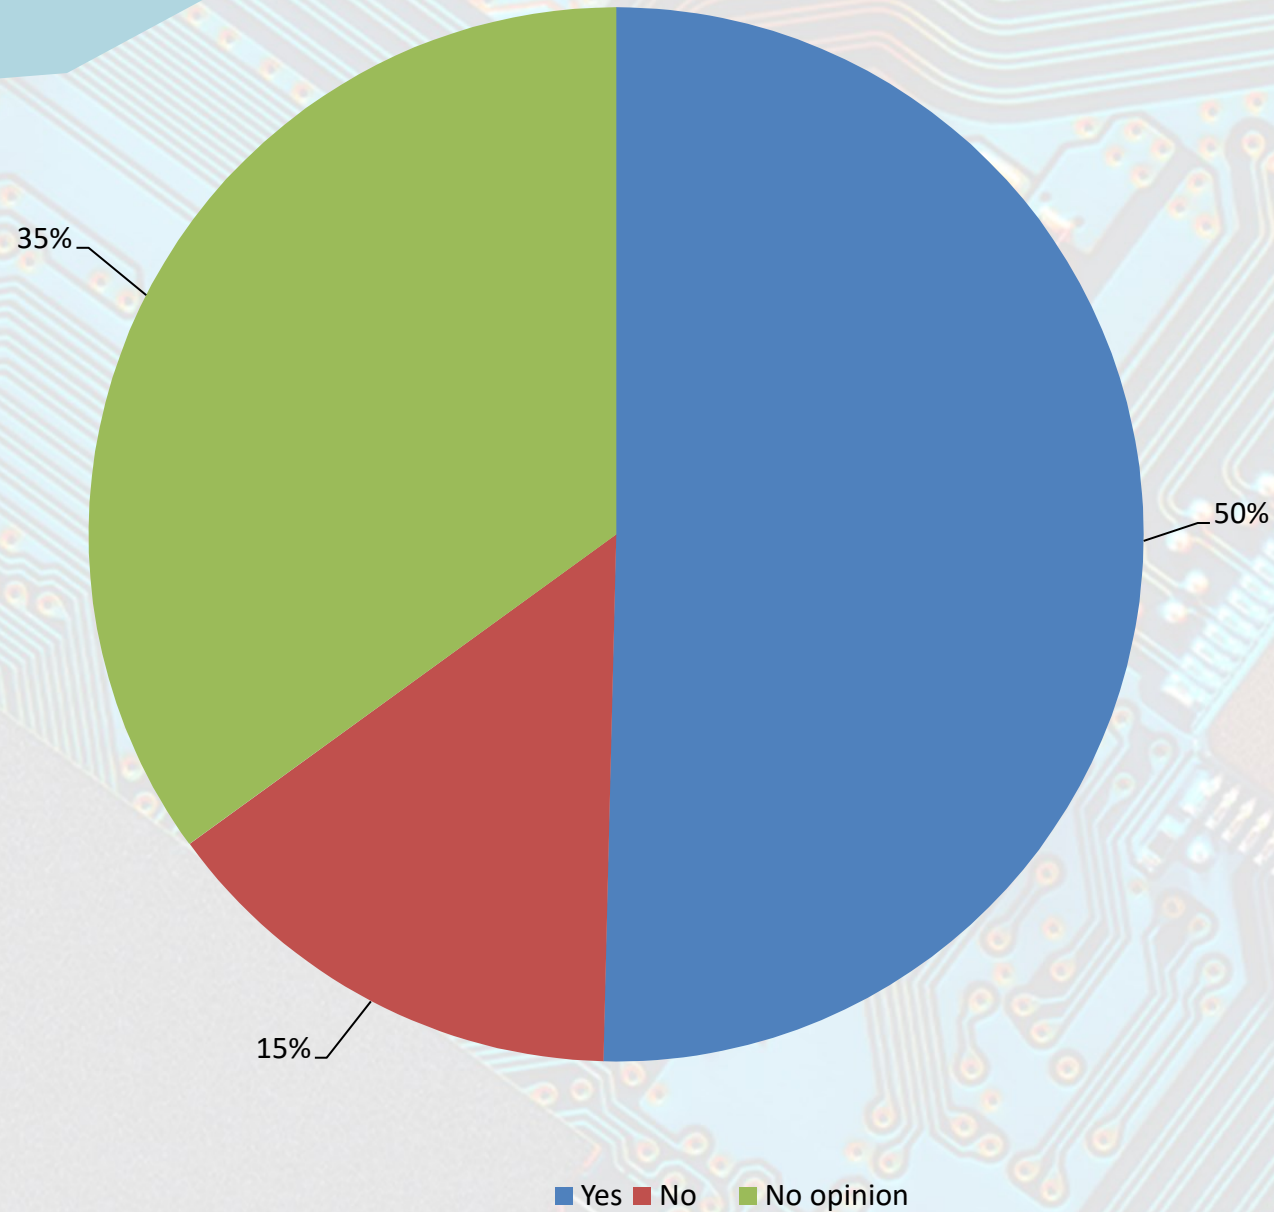

Target groups

Estimation of market segments for WoTS based on the reactions of exhibitors

Which of the aspects below is the main reason for you to visit the fair?

Do you think it is important that a conference program is organized at the fair?

How long have you visited the fair?

2022: average 4,7 hours
2018: average 4,1 hours

Publicity

What is your organization's opinion on the publicity campaign in the run-up to the fair?

■ Excellent ■ Good ■ Average ■ Bad ■ Very bad