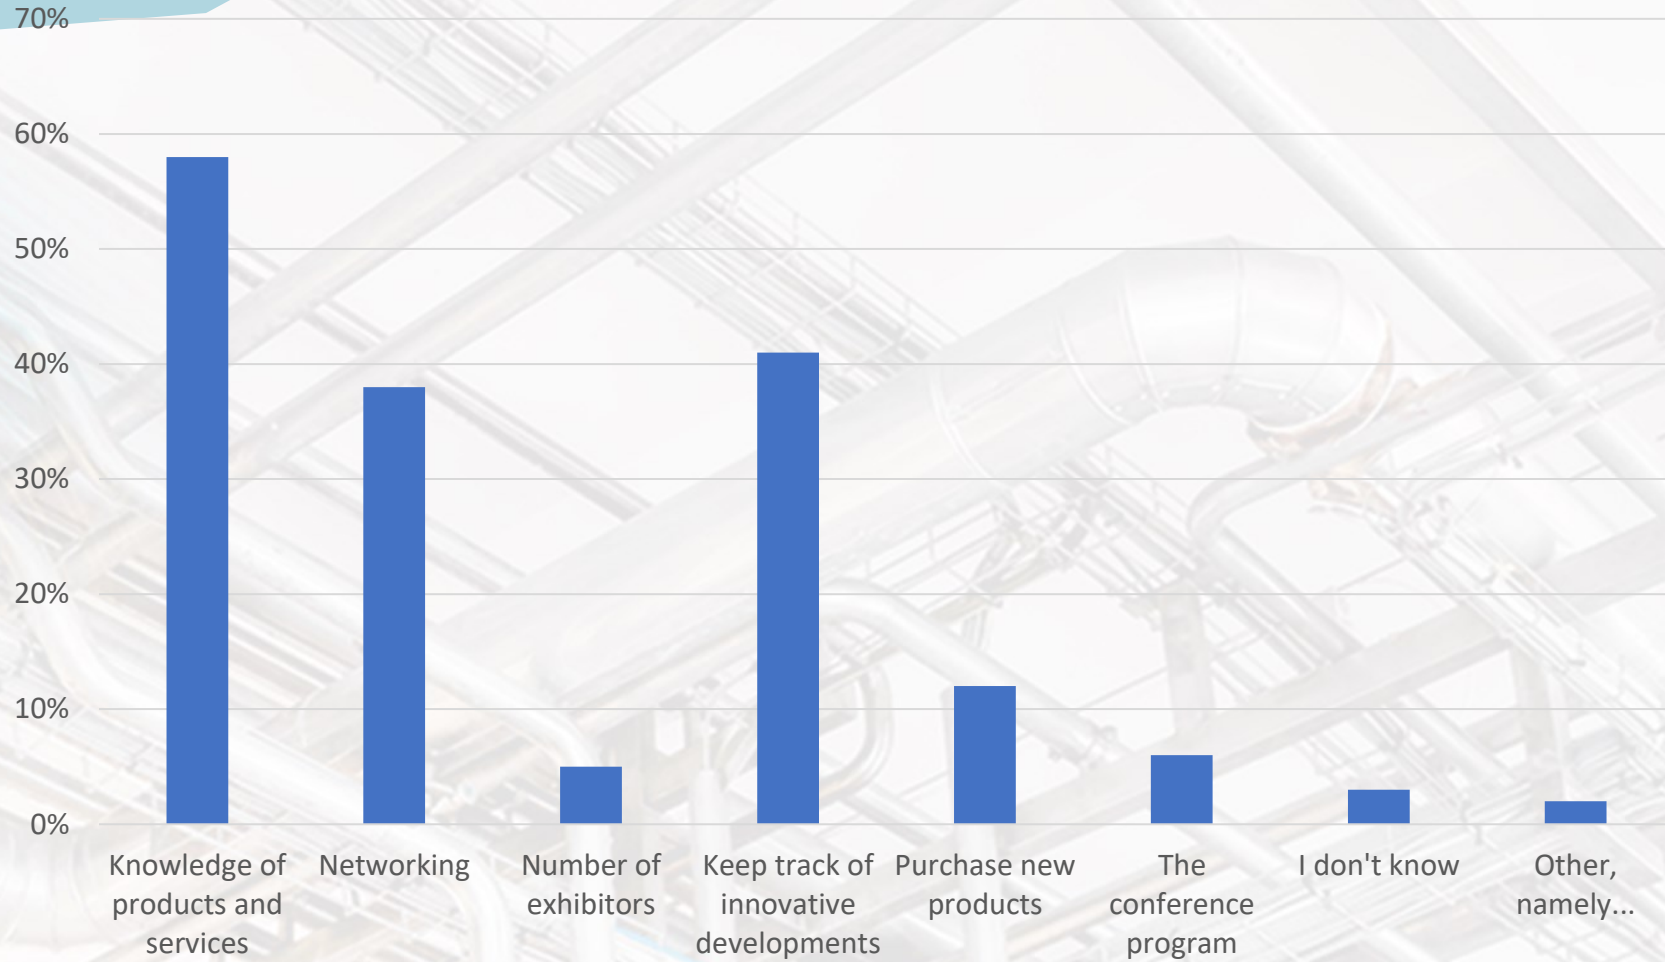

Review van de World of Technology & Science 2022

- The show percentage is high in 2022.
- The effect of the 'corona' crisis is visible in # exhibitors and # visitors.
- The indicators showcase a “regular” fair which is remarkably after corona.

Target groups

Estimation of market segments for WoTS based on the reactions of exhibitors

Which of the aspects below is the main reason for you to visit the fair?

Do you think it is important that a conference program is organized at the fair?